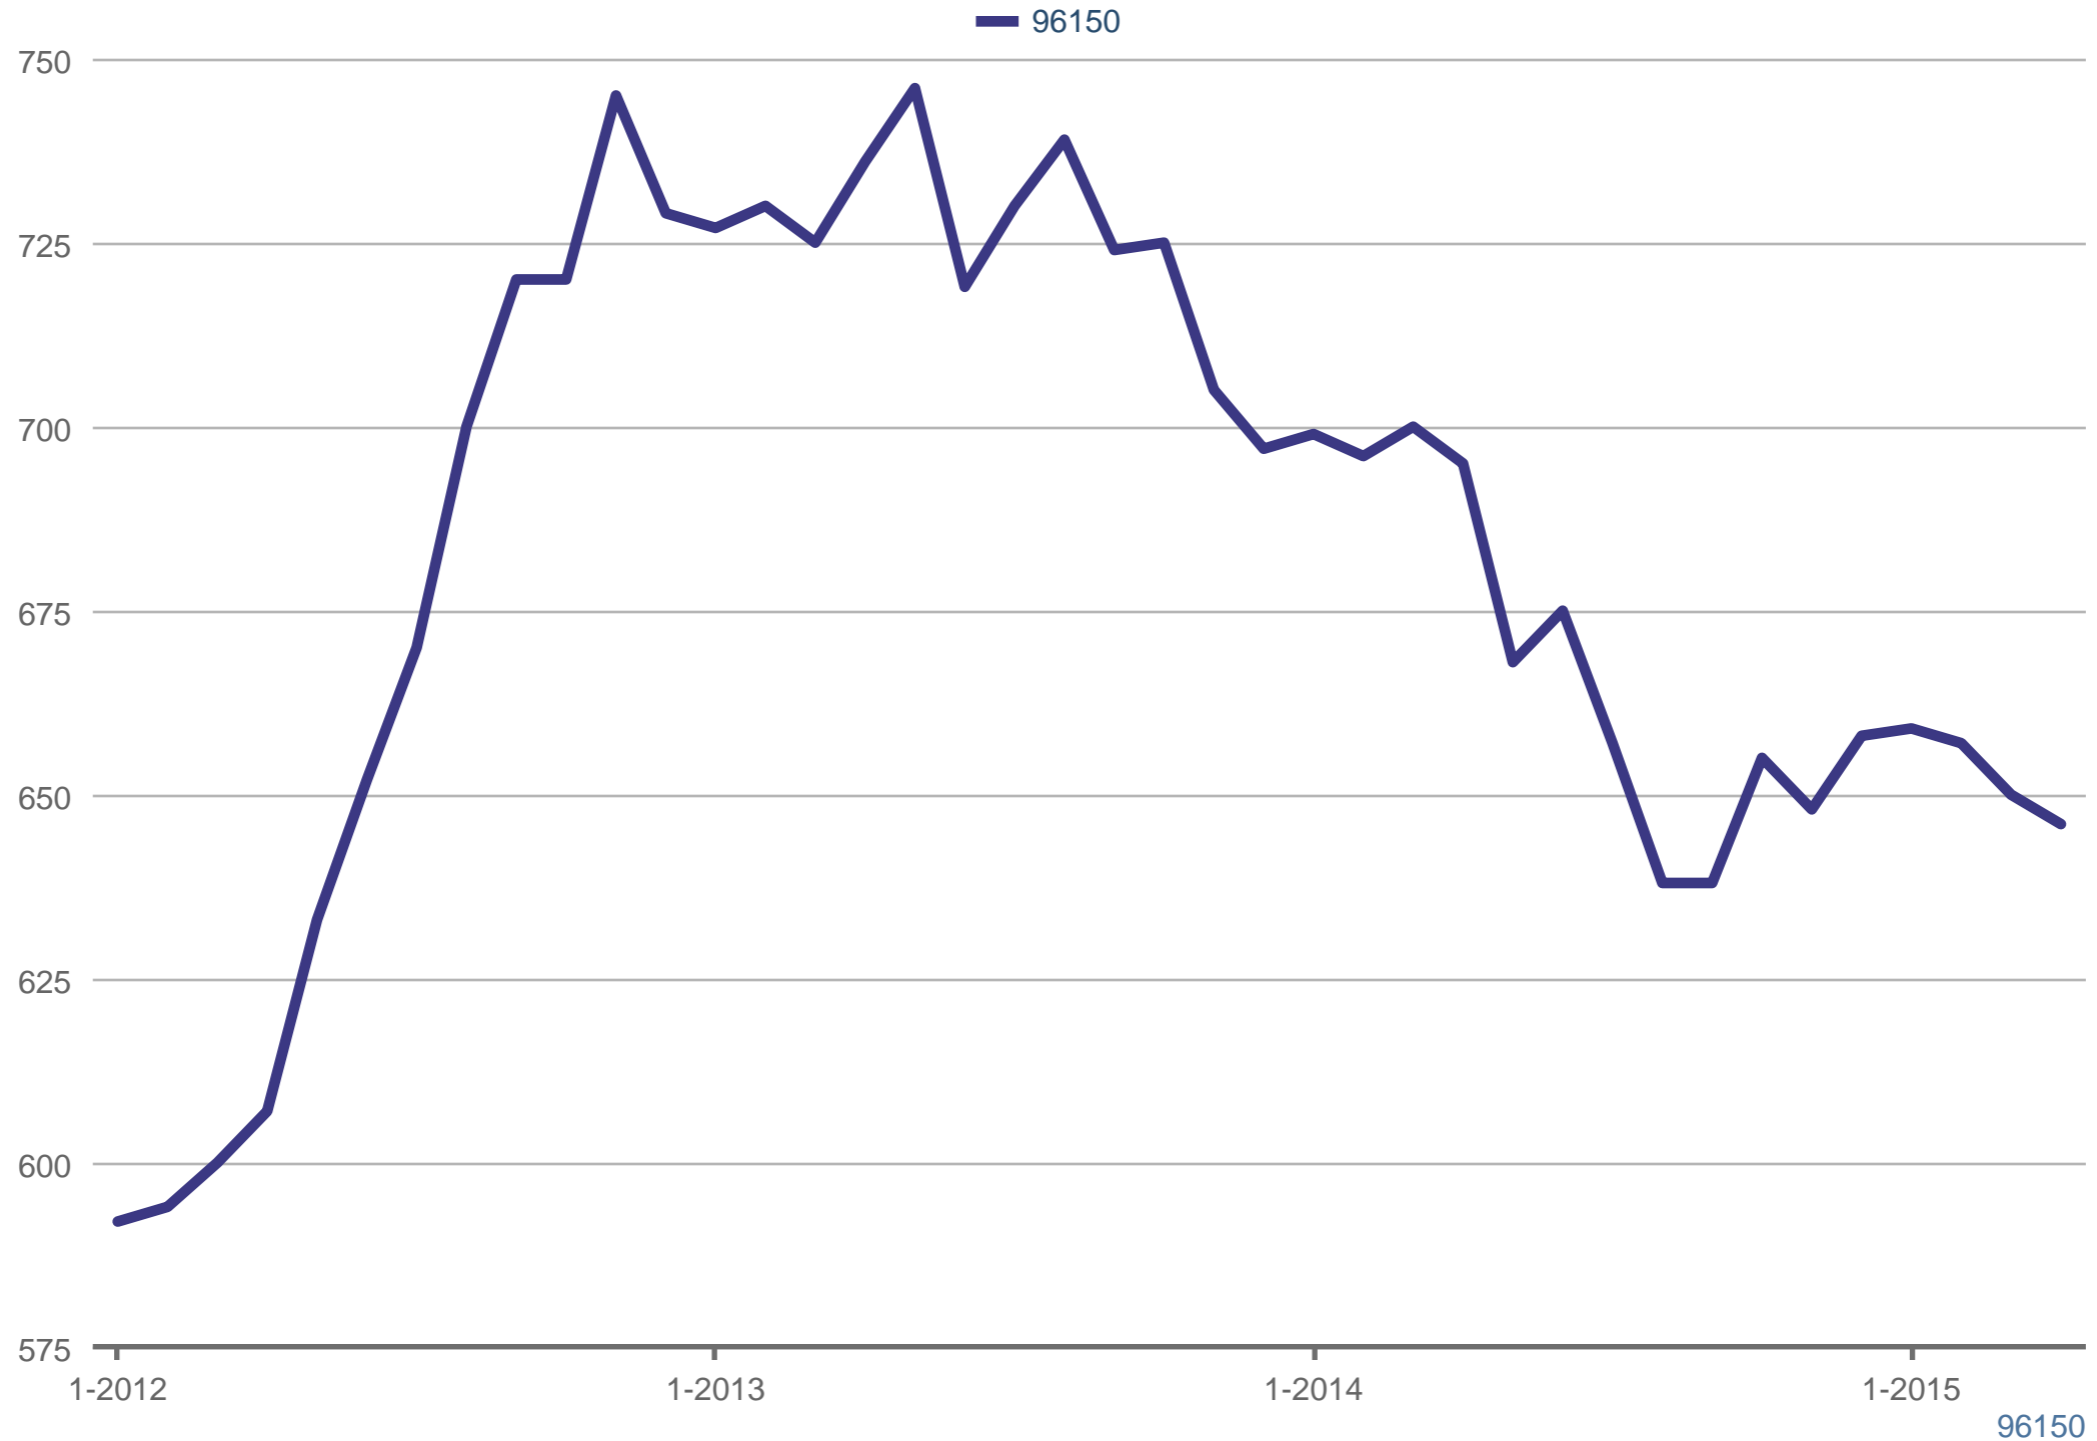

### Closed Sales

Each data point is 12 months of activity. Data is from May 5, 2015.